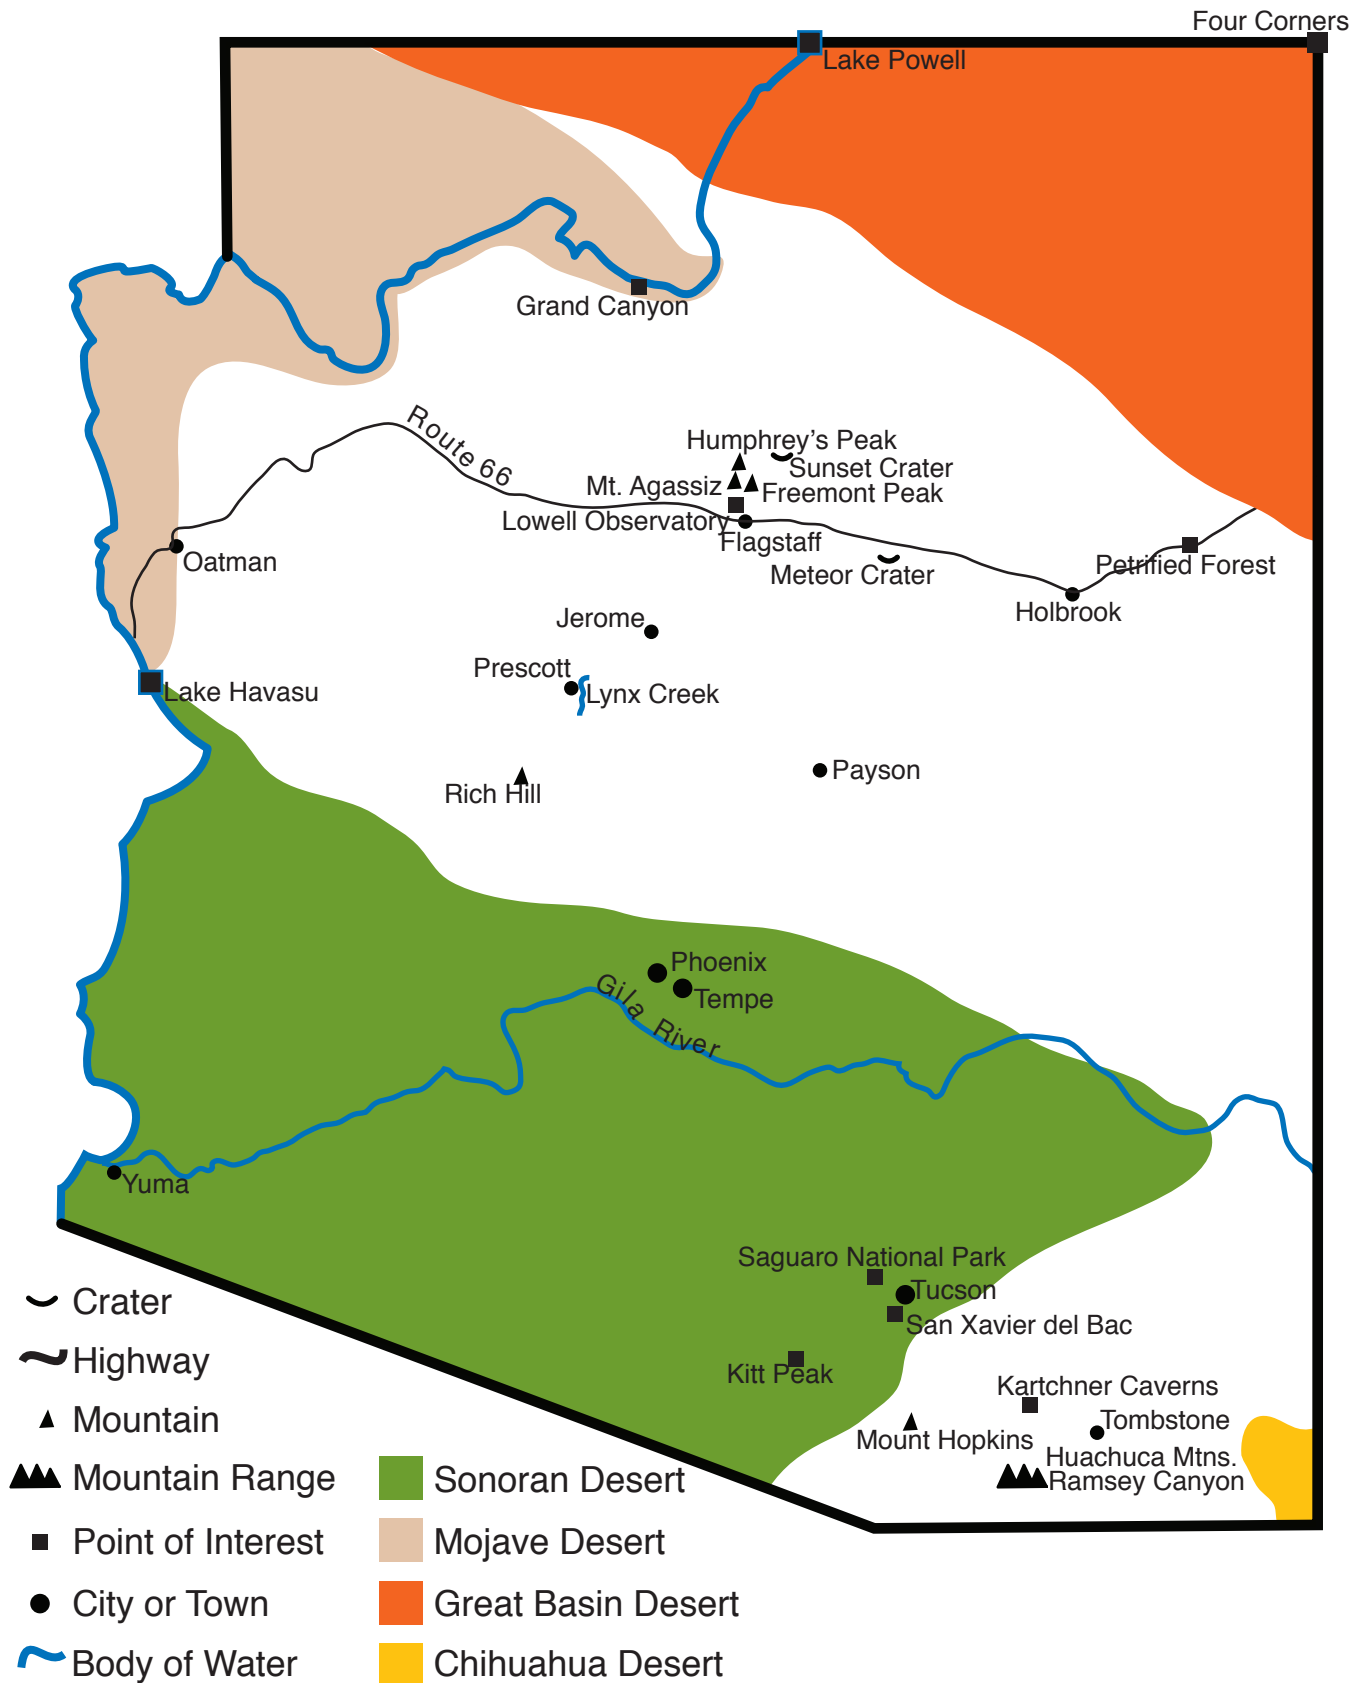

# Arizona Map

of Places from Desert Digits and G is for Grand Canyon

Four Corners

Lake Powell

Grand Canyon

Route 66

Humphrey's Peak

Sunset Crater

Mt. Agassiz

Freemont Peak

Lowell Observatory

Flagstaff

Meteor Crater

Petrified Forest

Oatman

Holbrook

Jerome

Prescott

Lynx Creek

Payson

Rich Hill

Phoenix

Tempe

Gila River

Yuma

Saguaro National Park

Tucson

San Xavier del Bac

Kitt Peak

Kartchner Caverns

Mount Hopkins

Tombstone